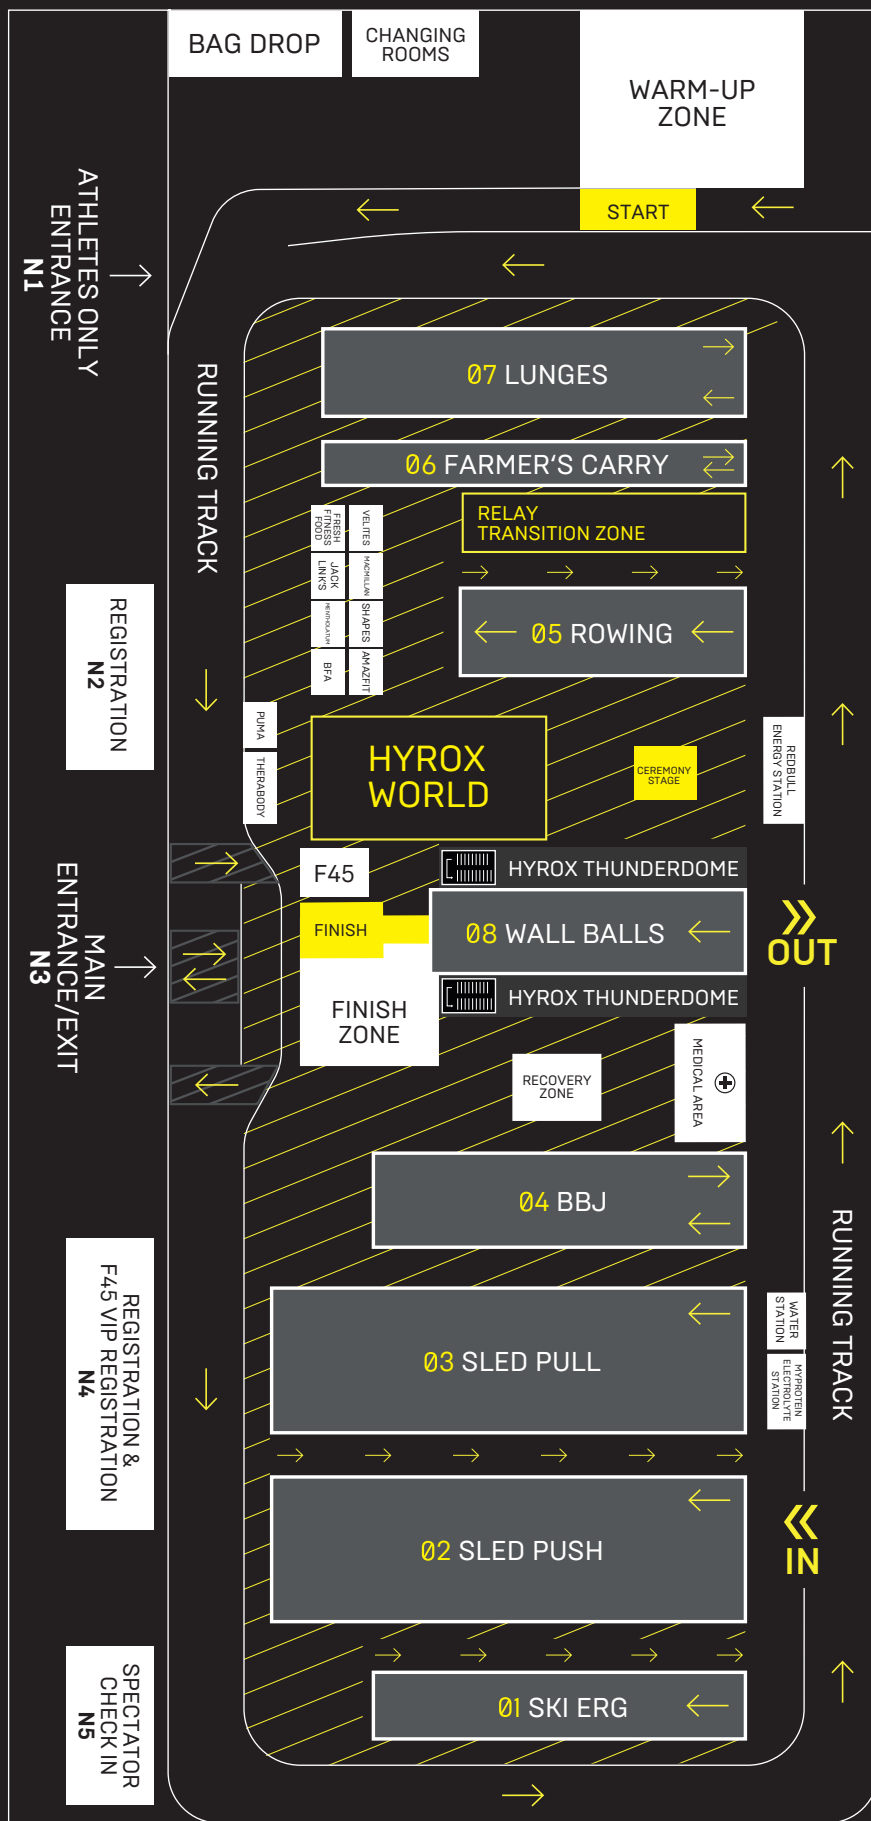

29TH NOV. – 1ST DEC. 2024
EXCEL LONDON, HALLS N1 – N10

HYROX LONDON

↓ VENUE
ENTRANCE

RUN 1 = 2.6 Laps
(Go 'IN' on the THIRD time you see the 'IN')

RUNS 2-8 = 1.8 Laps
(Go 'IN' on the SECOND time you see the 'IN')